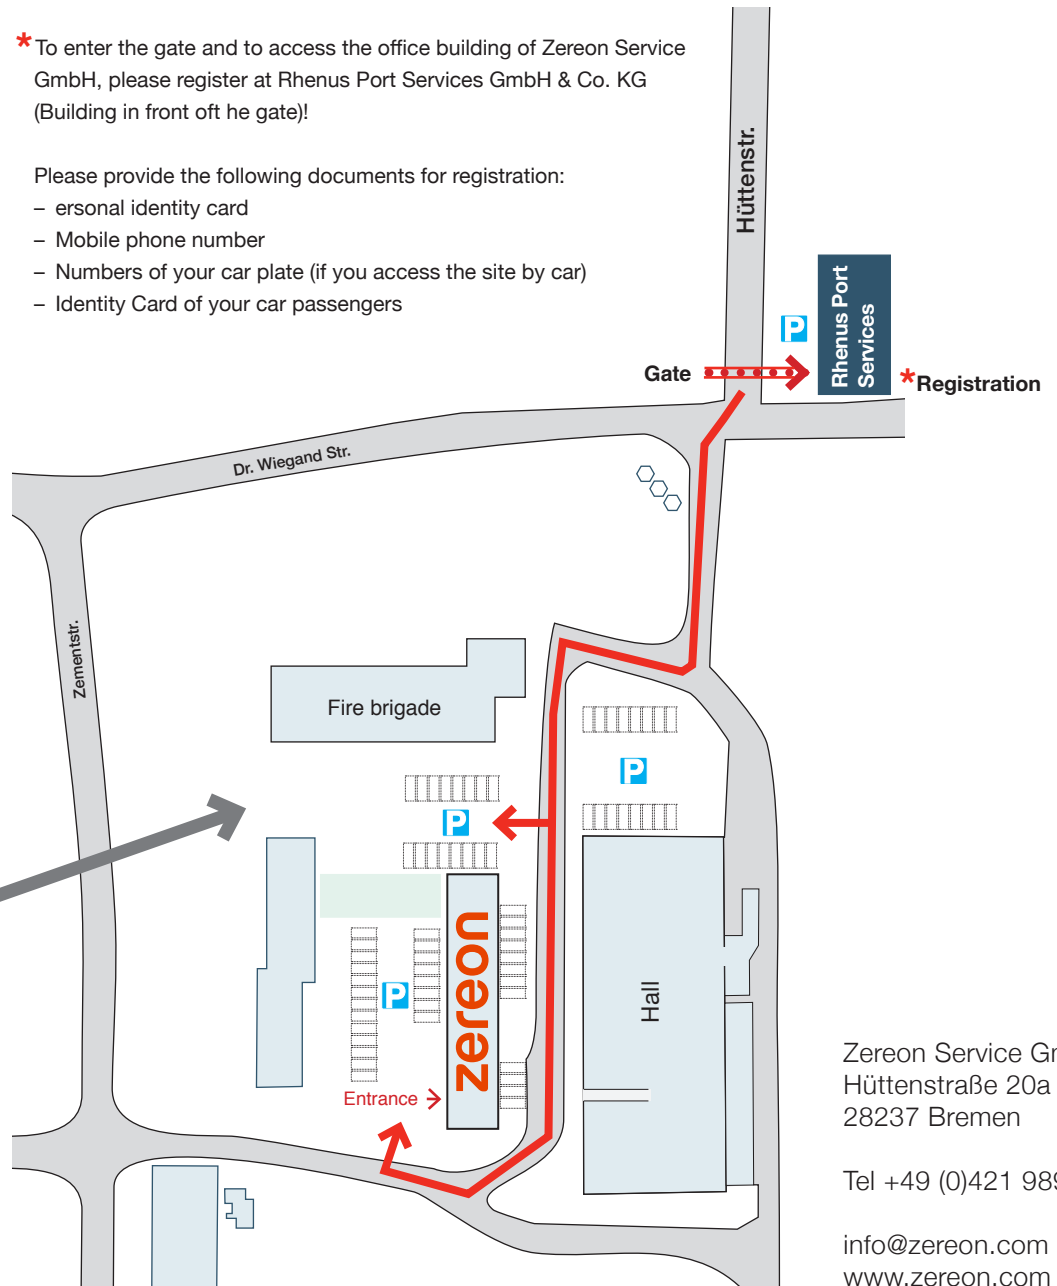

The way to the company site

* To enter the gate and to access the office building of Zereon Service GmbH, please register at Rhenus Port Services GmbH & Co. KG (Building in front of the gate)!

Please provide the following documents for registration:

- Personal identity card
- Mobile phone number
- Numbers of your car plate (if you access the site by car)
- Identity Card of your car passengers