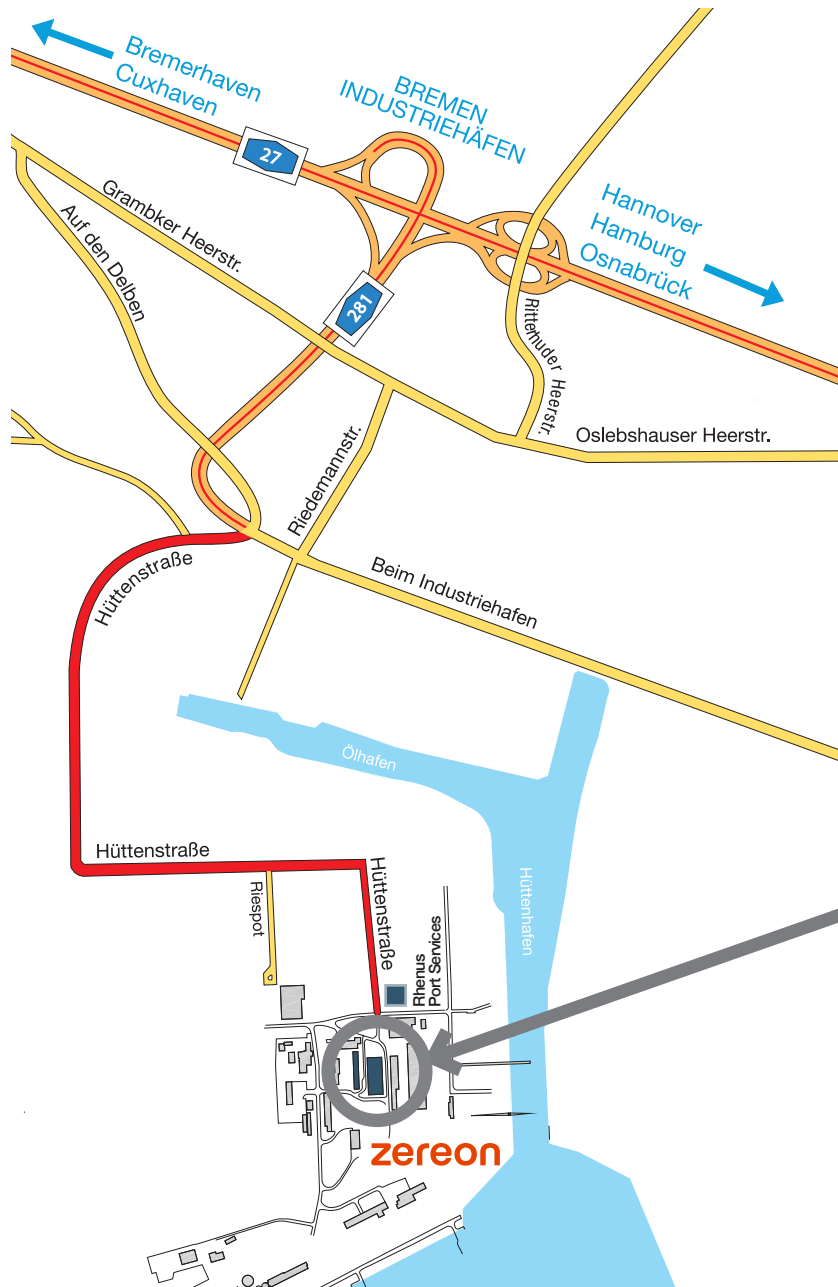

Route description

The way to the company site

* To enter the gate and to access the office building of Zereon Service GmbH, please register at Rhenus Port Services GmbH & Co. KG (Building in front of the gate)!